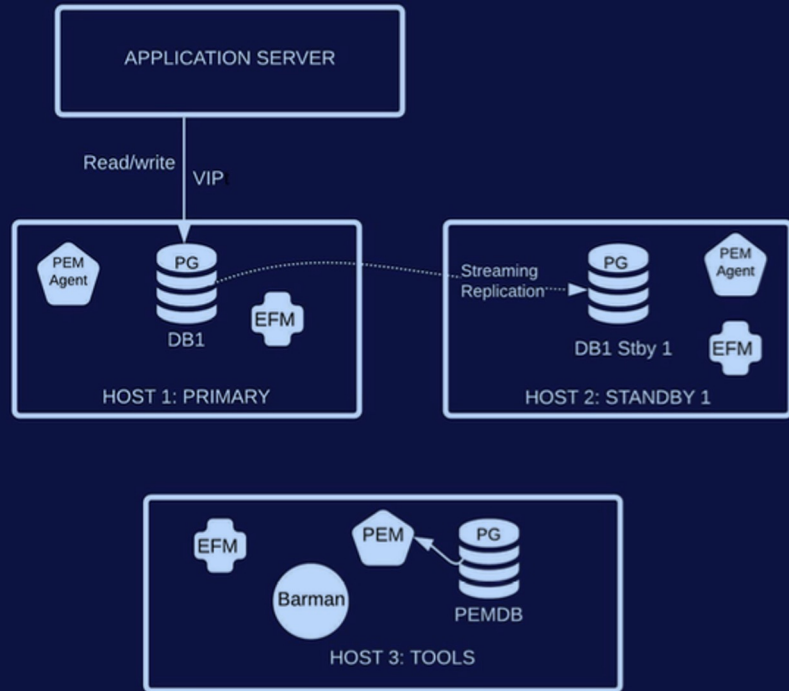

Migrations

Services for complex migrations or customers that are short-staffed to ensure a smooth transition to a Postgres-compatible environment

Upgrades

Upgrade planning and roll out, tool upgrades and integration and post upgrade optimization

Unique Services

Non-traditional services that cover an array of customer challenges
EPD (BDR) deployments
Consulting support – Long term

Sample Quick Deploy Architecture & Delivery process

Typical Quick Deployment delivery process

- Pre-requisites and Architecture review
- Postgres Installation
- Setup of streaming replication
- Setup of High availability cluster with EFM
- Setup of Barman for Backup and Recovery
- Setup of Postgres Enterprise Manager for monitoring
- Walk through of Runbooks for the ground team